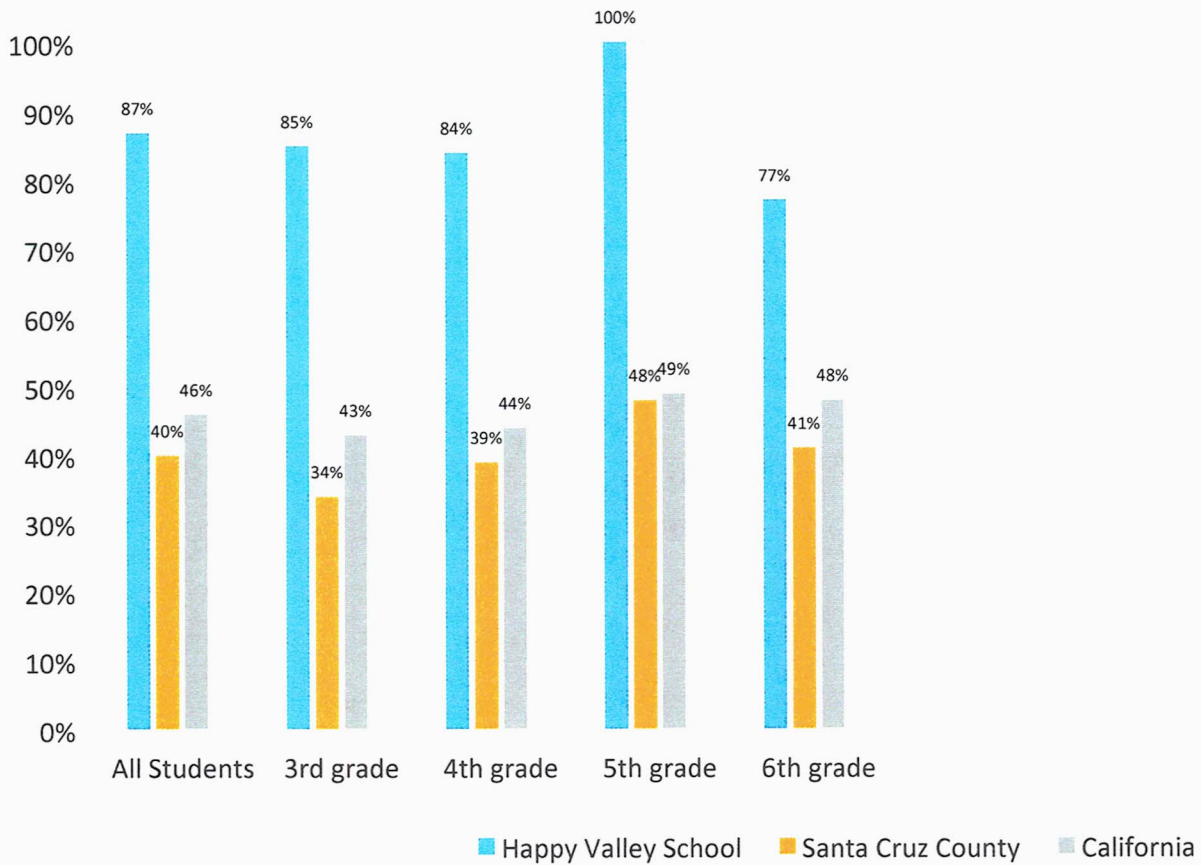

ELA

Percentage of Students Meeting or Exceeding Standard

Levels of Performance/ Subgroup	All Students	3rd grade	4th grade	5th grade	6th grade
Happy Valley School	87%	85%	84%	100%	77%
Santa Cruz County	40%	34%	39%	48%	41%
California	46%	43%	44%	49%	48%

2016 Percentage of Students Meeting or Exceeding Standard in ELA/Literacy

ELA

Percentage of Students NOT Meeting Standard

Math

Percentage of Students Meeting or Exceeding Standard

Levels of Performance/ Subgroup	All Students	3rd grade	4th grade	5th grade	6th grade
Happy Valley School	76%	85%	68%	79%	69%
Santa Cruz County	34%	40%	33%	33%	30%
California	38%	46%	38%	33%	35%