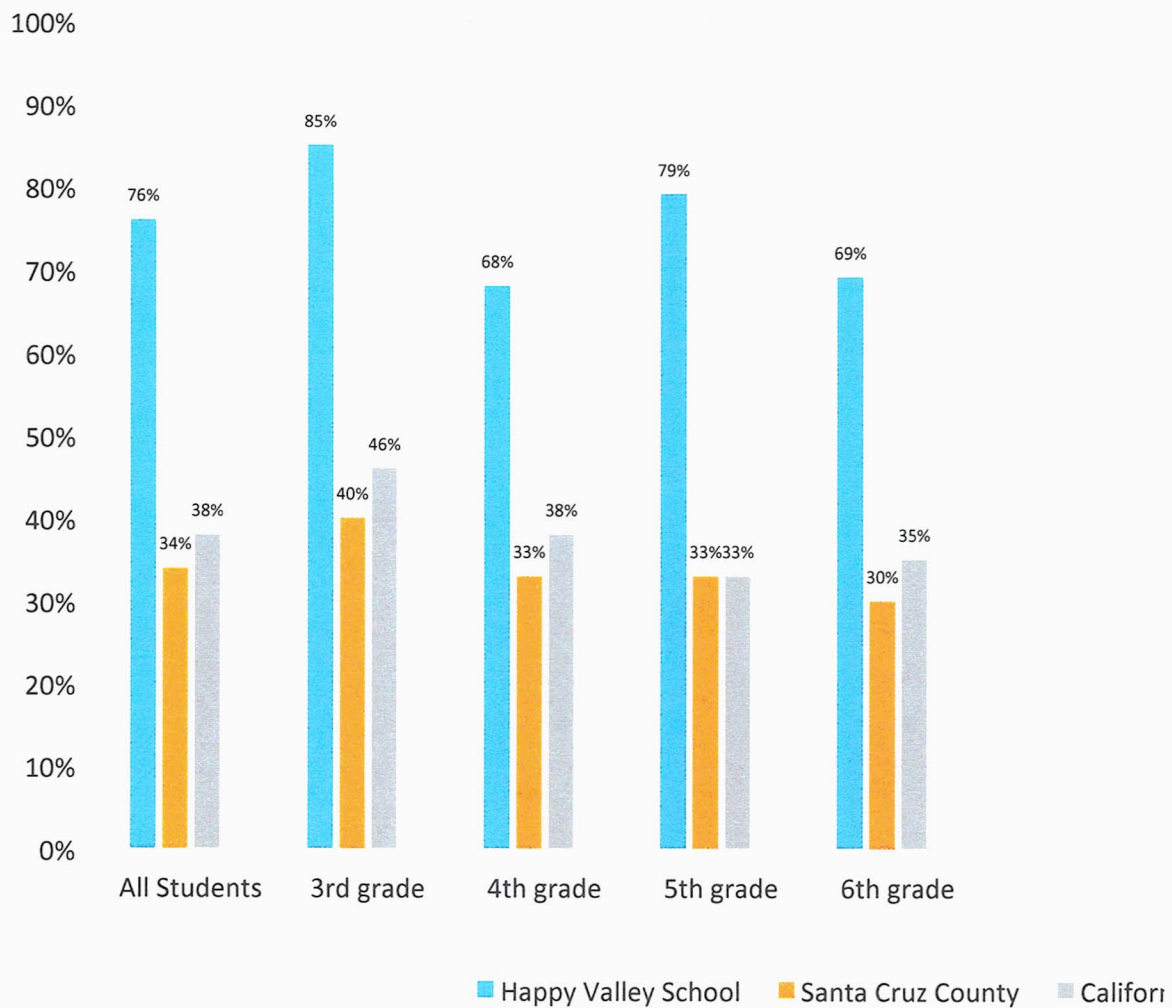

Math

Percentage of Students Meeting or Exceeding Standard

Levels of Performance/ Subgroup	All Students	3rd grade	4th grade	5th grade	6th grade
Happy Valley School	76%	85%	68%	79%	69%
Santa Cruz County	34%	40%	33%	33%	30%
California	38%	46%	38%	33%	35%

2016 Percentage of Students Meeting or Exceeding Standard in Mat

Math